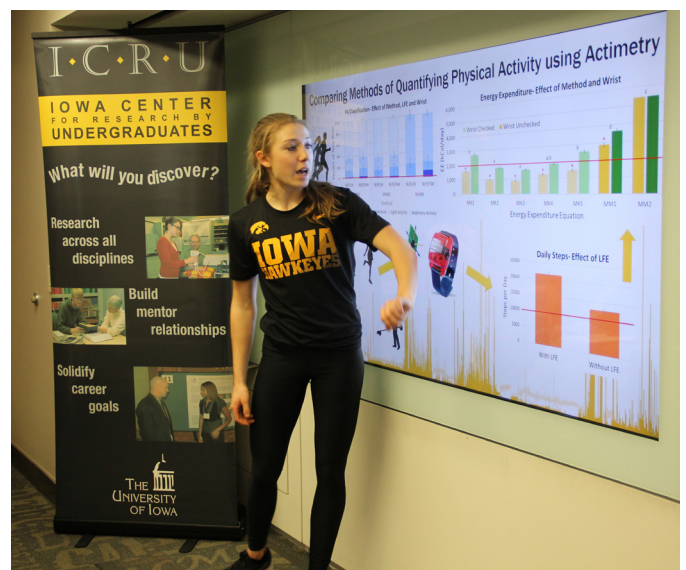

IOWA CENTER FOR RESEARCH BY UNDERGRADUATES

ICRU promotes student, faculty, and staff engagement in mentored research and creative scholarship across all disciplines at the University of Iowa.

→ [ICRU.RESEARCH.UIOWA.EDU](https://icru.research.uiowa.edu)

Why do research?

Research or creative scholarship are components of a rounded, balanced education. Consider these benefits:

- Identify and experience career paths;
- Develop problem solving and communication skills;
- Gain broader knowledge and perspective in your field;
- Build relationships with faculty and staff
- Enjoy hands-on experience for graduate/professional schools or employment.

Get started.

Start your journey in five easy steps. Stop by the ICRU office for help with any of these.

1. Identify what topics you are interested in exploring.
2. Find people doing that work; Make a list of favorites. Look at departmental research pages, talk to professors or TAs, use the uiowa.edu search engine, or contact and ICRU staff or Ambassador.
3. Email! Ask your favorite researchers to talk about their work and the possibility of getting involved.
4. Register for a research course. ICRU offers courses for 0-4 credit hours.
5. Take advantage of events, awards, and workshops!

Make the most.

ICRU offers events, workshops, awards, and funding opportunities.

Events. Annual Fall and Spring Undergraduate Research Festivals · Marshall Undergraduate Research Conference · Three-Minute Pitch Competition · Research in the Capitol · Mentee Training · Workshops and Informational sessions.